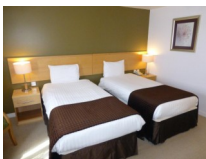

HOTEL INFORMATION

Ramada Hotel, Grantham
Toll Bar Road
Marston
Grantham
NG22 2HT

- Lift to all floors
- Indoor Pool
- Sauna
- Fitness Centre
- Facilities for Disabled
- Wi-Fi
- Parking

All rooms have ensuite bathroom, Colour TV, Telephone and Tea & Coffee making facilities.

The cosy bedrooms at Olde Barn feature fresh, modern décor and private bathrooms. All rooms have tea/coffee facilities and a work desk, and some have spa baths or four-poster beds.

Ramada Resort Grantham Hotel has a spa, featuring an indoor swimming pool, sauna, spa bath and steam room. There is also a compact fitness centre, solarium and beauty treatment rooms.