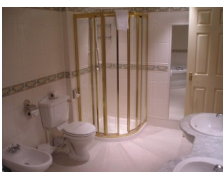

HOTEL INFORMATION

Ramada Hotel, Grantham
Toll Bar Road
Marston
Grantham
NG22 2HT

- Lift to all floors
- Indoor Pool
- Sauna
- Fitness Centre
- Facilities for Disabled
- Wi-Fi
- Parking

All rooms have ensuite bathroom, Colour TV, Telephone and Tea & Coffee making facilities.

The cosy bedrooms at Olde Barn feature fresh, modern décor and private bathrooms. All rooms have tea/coffee facilities and a work desk, and some have spa baths or four-poster beds.

Ramada Resort Grantham Hotel has a spa, featuring an indoor swimming pool, sauna, spa bath and steam room. There is also a compact fitness centre, solarium and beauty treatment rooms.