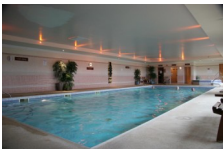

All rooms have ensuite bathroom, Colour TV, Telephone and Tea & Coffee making facilities.